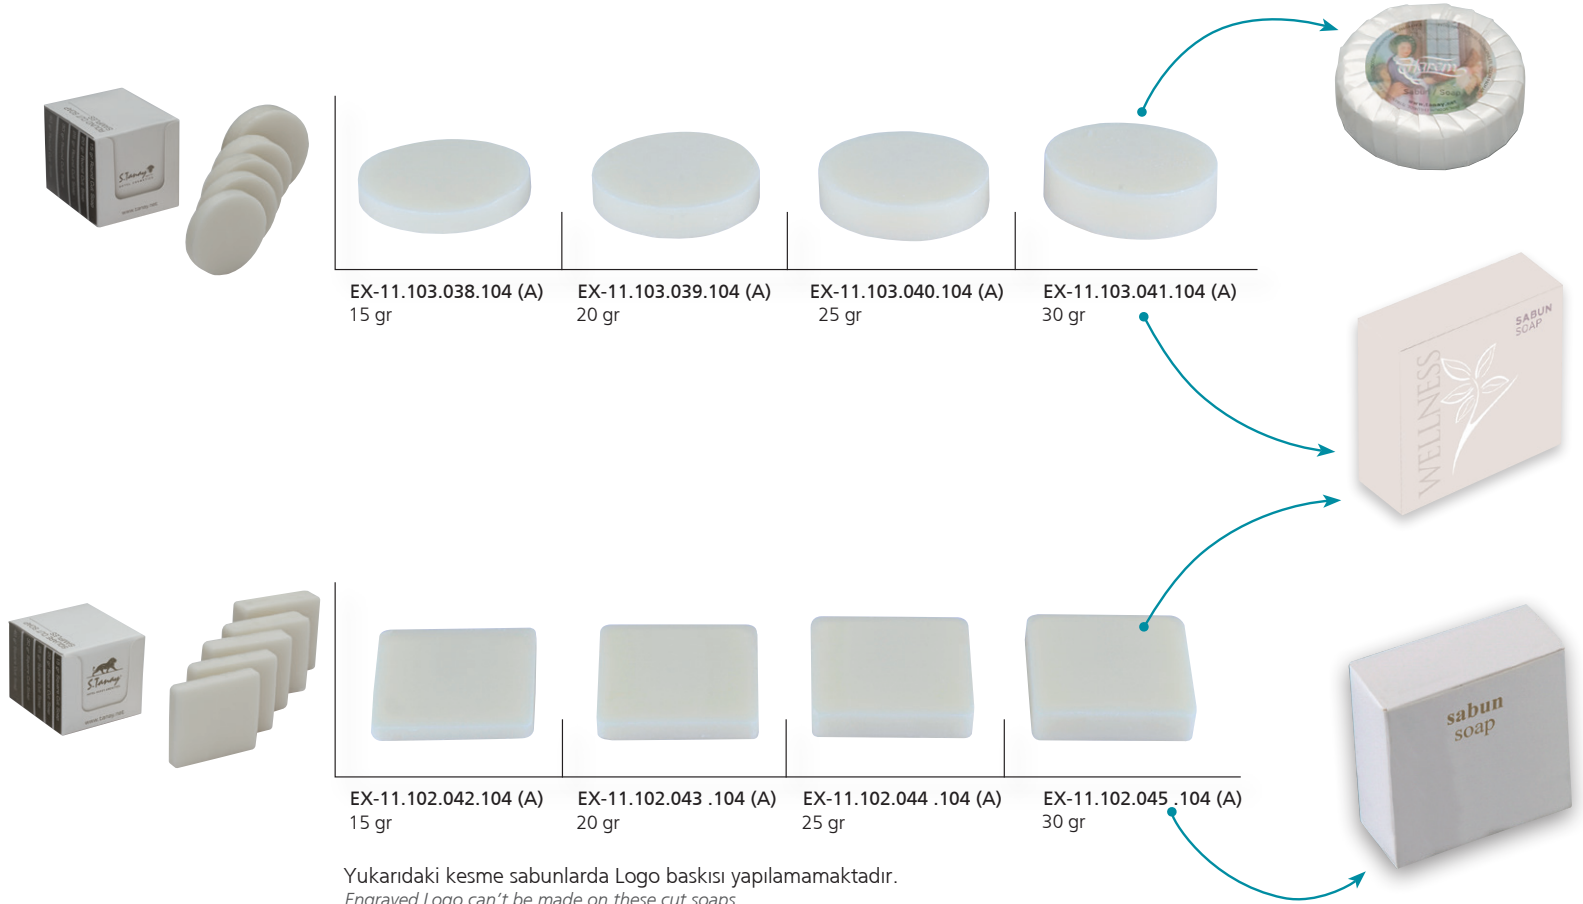

EX-13.000.016.071

50 ml (1.69 fl. oz)
ø35 mm

LOGOLU VE ÖZEL BASKILI KARTON KUTULU YA DA PİLELİ KESME SABUNLAR HOTEL BRANDED CARDBOARD BOXED OR PLEATED SOAPS FROM CUTTER

LOGOLU VE ÖZEL BASKILI KARTON KUTULU KESME SABUNLAR HOTEL BRANDED CUT SOAPS IN CARDBOARD PACKAGING