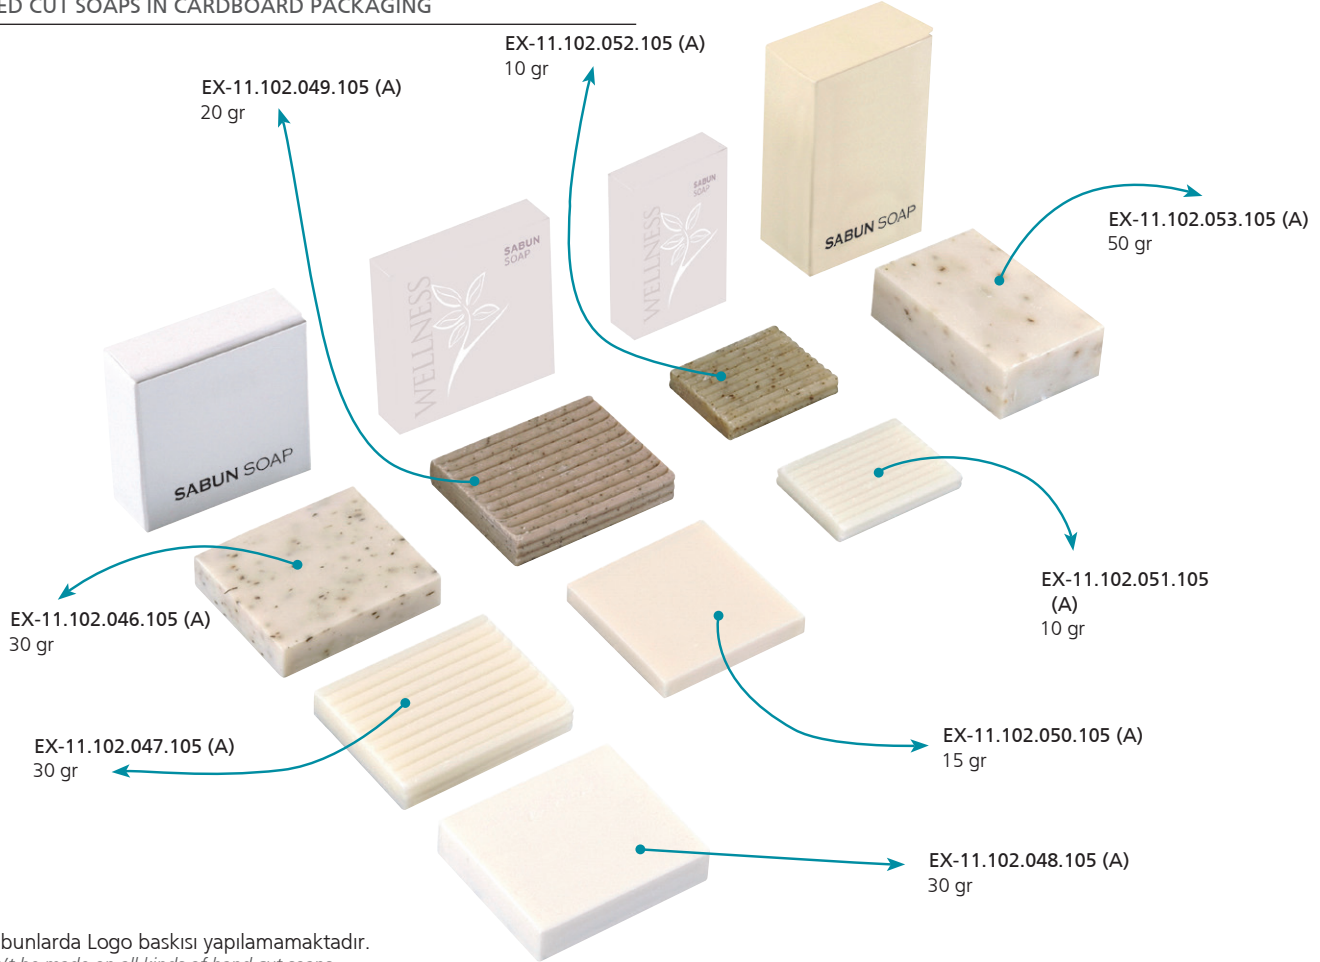

EX-13.000.016.071

50 ml (1.69 fl. oz)
ø35 mm

LOGOLU VE ÖZEL BASKILI KARTON KUTULU YA DA PİLELİ KESME SABUNLAR HOTEL BRANDED CARDBOARD BOXED OR PLEATED SOAPS FROM CUTTER

LOGOLU VE ÖZEL BASKILI KARTON KUTULU KESME SABUNLAR HOTEL BRANDED CUT SOAPS IN CARDBOARD PACKAGING