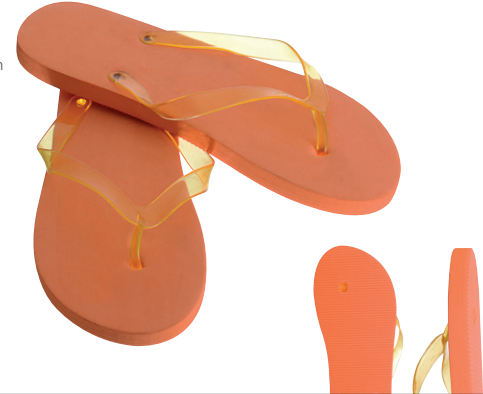

SPA VIP Terlik

SPA VIP Slipper

Serigrafi logo baskılı
Personalized with silkscreen