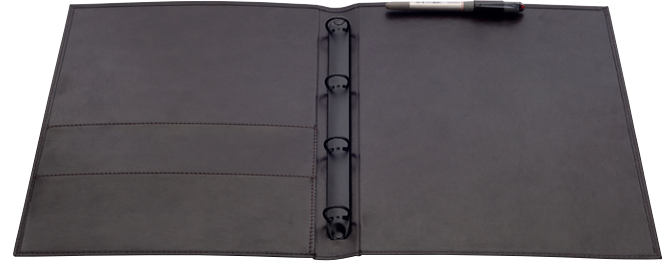

Kids Bath Set

EX-14.029.017.170

SUNİ DERİ AKSESUARLAR ARTIFICIAL LEATHER ACCESSORIES

Oda ve Toplantı Sümeni
Banquet and Room Folder

EX-20.011.001.184 230 x 320 mm

Oda Rehberi
Guest Directory

EX-20.011.005.185 230 x 320 mm