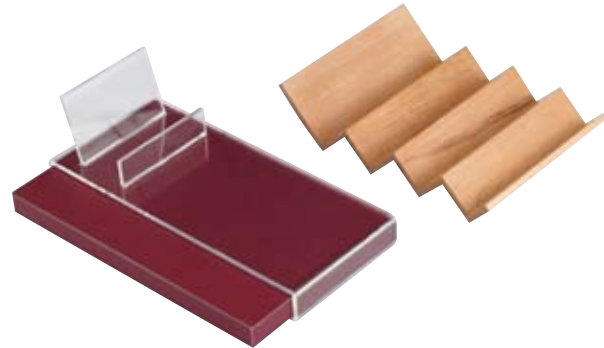

WOODEN TRAY

Dimension: 240 x 155 x 35 mm