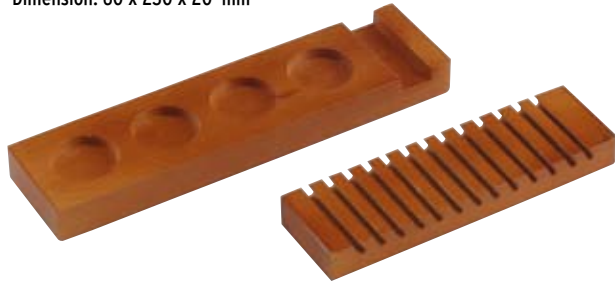

WOODWORK ACCESSORIES

WOODEN TRAY

Dimension: 60 x 230 x 20 mm