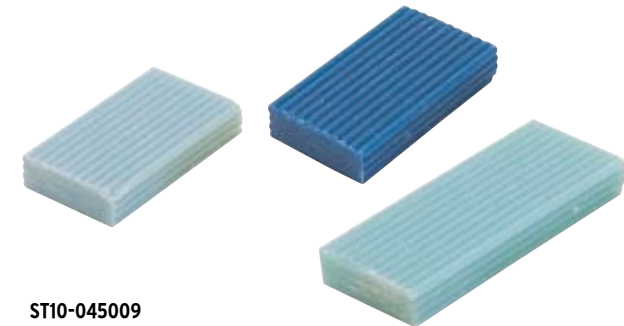

COLOURED AND GROOVED HAND CUT SOAP

Special colours can be produced on request.
Various forms, weights packing are available.

ST10-045009
Rectangular Soap 45 / 60 / 75 gr