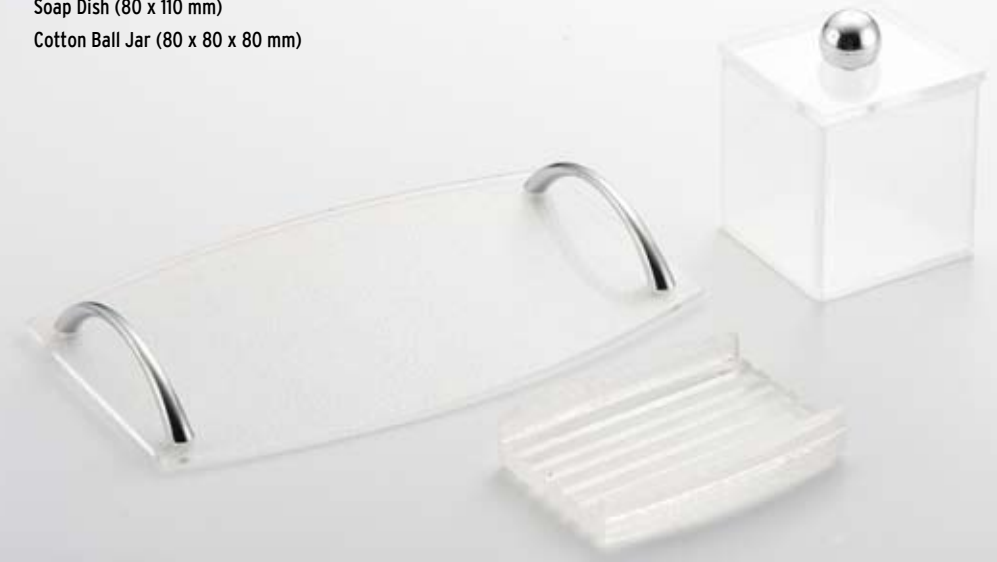

COMPLETE PRESENTATION

- Amenity Tray (160 x 240 x 3 mm)
- Soap Dish (80 x 110 mm)
- Cotton Ball Jar (80 x 80 x 80 mm)