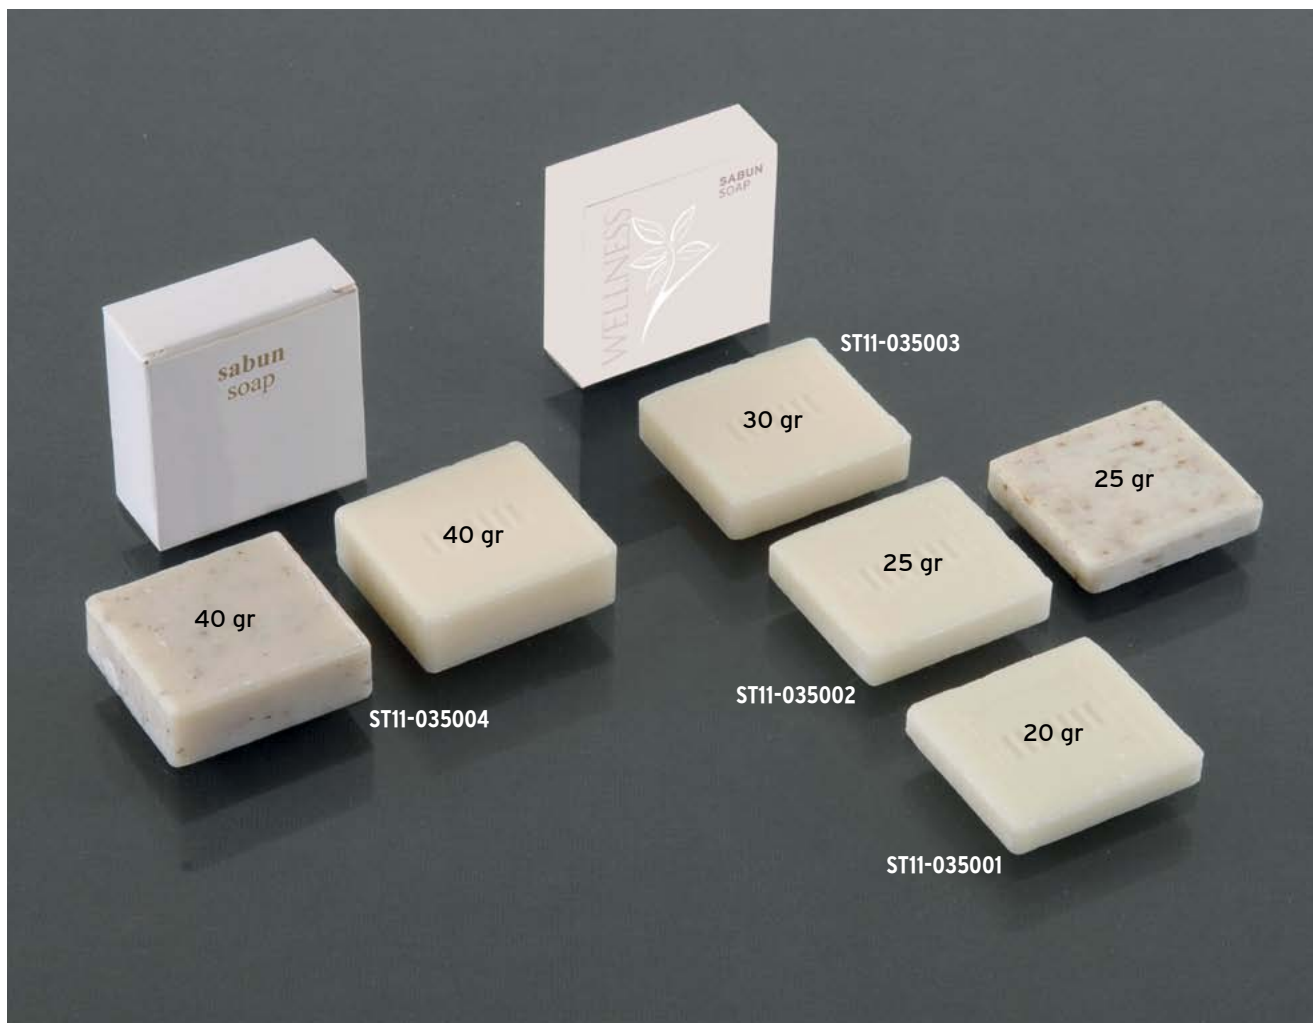

With the sincere desire of seeing you within our distinguished Tanay family...

Yours Sincerely,
Sadi Tanay

BEST SELLING SOAPS

S.Tanay®
HOTEL GUEST AMENITIES

CARDBOARD BOXED OR PLEATED ROUND CUT AND MOULD SOAPS

BEST SELLING SOAPS

S.Tanay[®]
HOTEL GUEST AMENITIES

CARDBOARD BOXED SQUARE FORM CUT AND MOULD SOAPS

- Raw material used in Standard production: 80/20 first quality bathroom soap.
- Clear glycerin soaps and laurel leaf soaps with olive oil can be manufactured upon special request and preference expressed.
- Unit prices are determined dependent on the raw material, essence, order quantity, soap weight in grams, choice of packaging and number of print colours.
- Natural looking soaps can be achieved by adding thyme, cinnamon, lavender or any preferred natural ingredients to raw materials during standard production.
- Standard production square formed soaps are produced with cut or pressed methods and are subject to individual costings.
- Any special essences requested that are not part of our standard production would require revisions in costing and price.
- Our standard square formed soaps listed above come in cardboard boxes or can be stretch wrapped.
- If Hotel logos are requested on soap itself, mould cost will be additional and minimum quantity requirements obligatory.