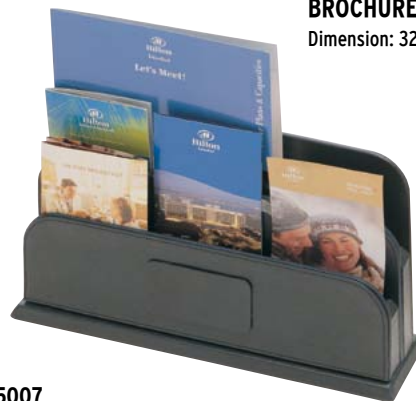

BROCHURE RACK

Dimension: 320 x 170 x 130 mm

ST11-115007