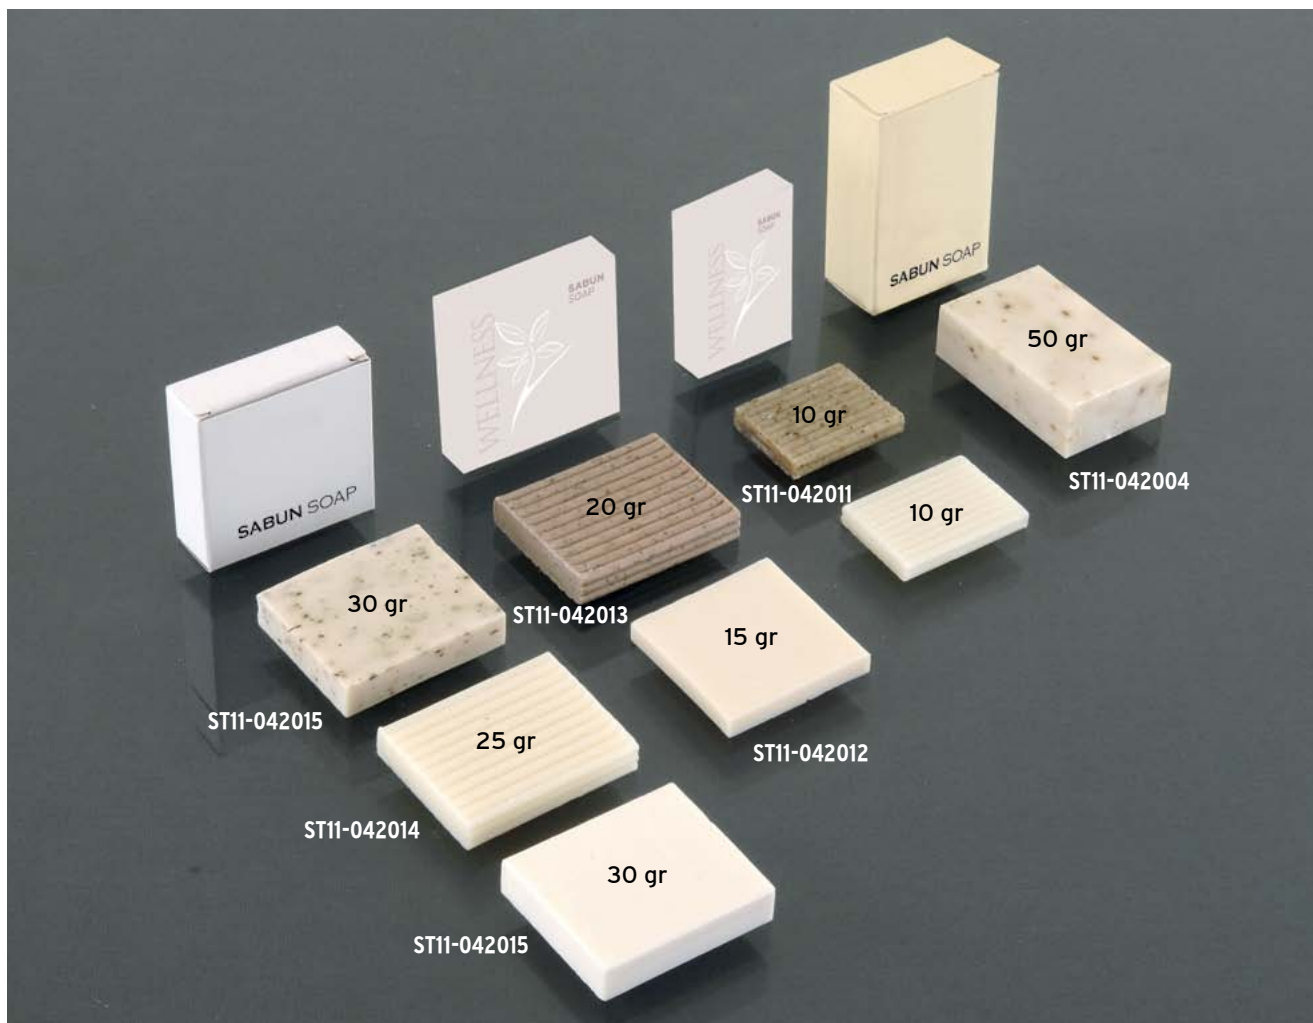

CARDBOARD BOXED CUT AND NATURAL LOOKING SOAPS

- Raw material used in Standard production: 80/20 first quality bathroom soap.
- Clear glycerin soaps and laurel leaf soaps with olive oil can be manufactured upon special request and preference expressed.
- Unit prices are determined dependent on the raw material, essence, order quantity, soap weight in grams, choice of packaging and number of print colours.
- Natural looking soaps can be achieved by adding thyme, cinnamon, lavender or any preferred natural ingredients to raw materials during standard production.
- Standard production cut soaps can be made in any weight and form of preference.
- Any special essences requested that are not part of our standard production would require revisions in costing and price.
- Our standard formed cut soaps mentioned above come packaged in cardboard boxes.