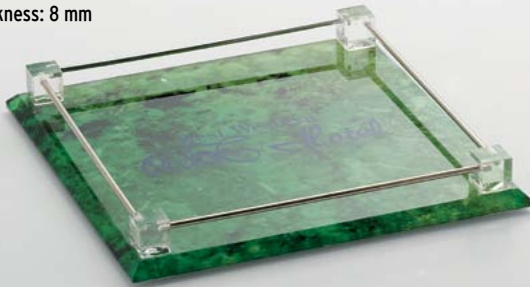

Soap Dish
Ø: 10 mm

Amenity Tray
190 x 190 x 80h mm

ST11-096004

VIP PRESENTATION

Dimension: 210 x 285 x 40 h mm

ST11-098002

PLEXIGLASS PRODUCTS

PLEXIGLASS AMENITY TRAY

Dimension: 160 x 240 mm
Thickness: 3 mm

ST11-099003

PLEXIGLASS AMENITY TRAY

Dimension: 130 x 190 mm
Thickness: 8 mm

ST11-099007

PLEXIGLASS AMENITY TRAY

Dimension: 190 x 190 mm
Thickness: 8 mm

ST11-099008

PLEXIGLASS AMENITY TRAY

Dimension: 160 x 200 mm
Thickness: 3 mm

ST11-100001

PLEXIGLASS AMENITY TRAY

Dimension: 170 x 270 x 20 mm
Thickness: 3 mm

ST11-100006

PLEXIGLASS AMENITY TRAY

Dimension: 130 x 190 mm
Thickness: 8 mm