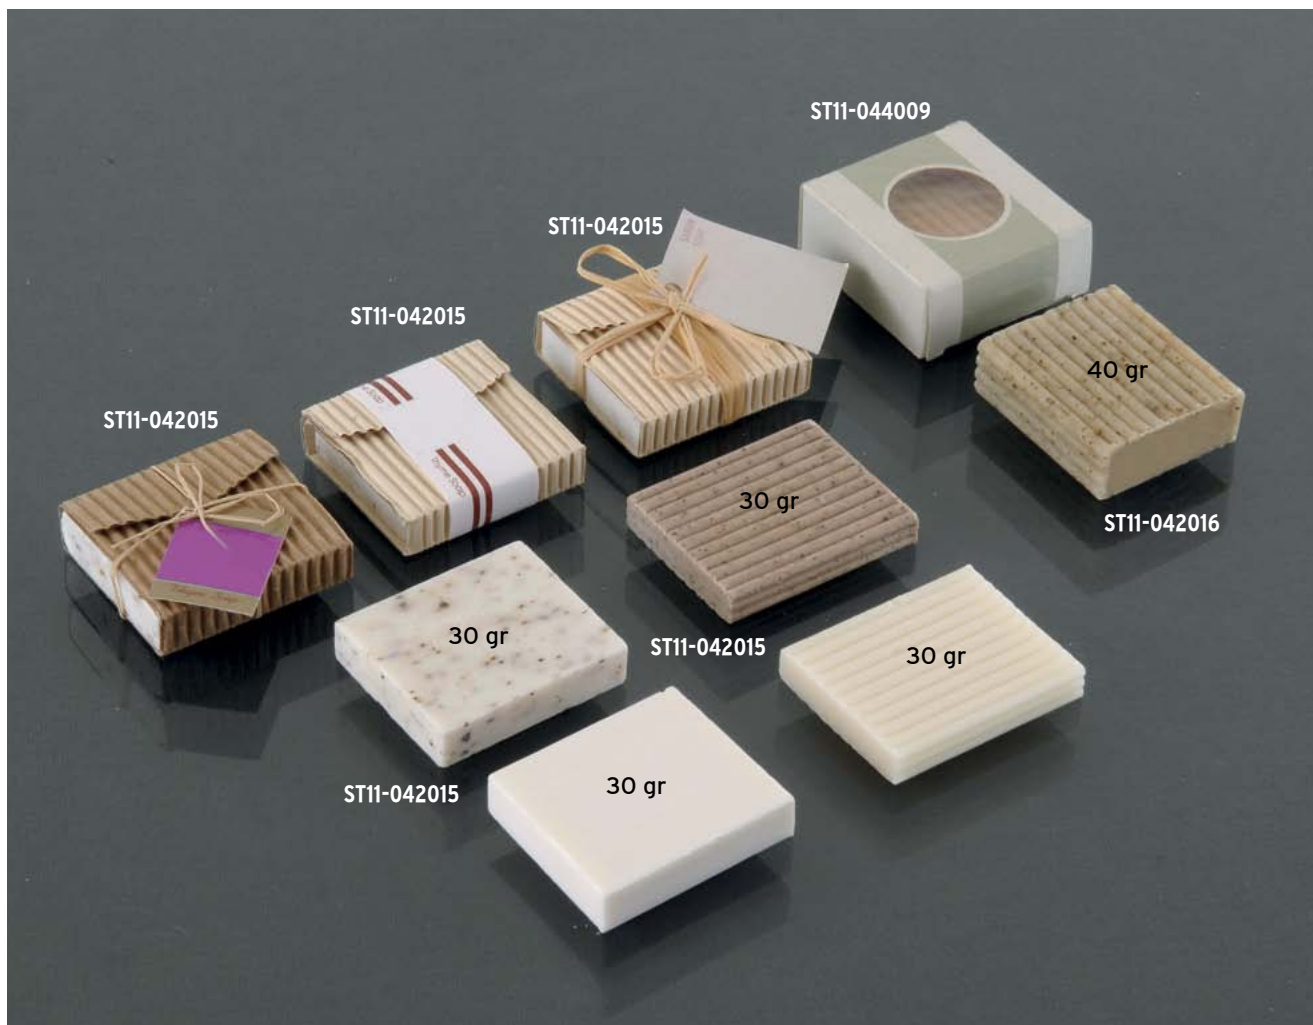

NATURAL LOOK SOAPS IN CORRUGATED PACKAGING AND IN BOXES

- Raw material used in Standard production: 80/20 first quality bathroom soap.
- Clear glycerin soaps and laurel leaf soaps with olive oil can be manufactured upon special request and preference expressed.
- Unit prices are determined dependent on the raw material, essence, order quantity, soap weight in grams, choice of packaging and number of print colours.
- Natural looking soaps can be achieved by adding thyme, cinnamon, lavender or any preferred natural ingredients to raw materials during standard production.
- Standard production cut soaps can be made in any weight and form of preference.
- Any special essences requested that are not part of our standard production would require revisions in costing and price.
- Our standard cut soaps come in cardboard boxes or corrugated packaging; corrugated packaging is costed according to whether it be taped or tied with raffia string.